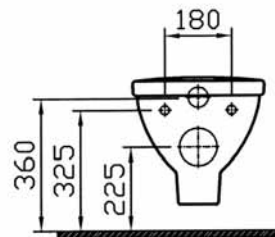

45, 55, 60 and 65 cm washbasins offer greater flexibility in interior design. A wall-hung WC pan with concealed cistern is available for optimal space use and improved hygiene.

Cloak-room Basin, 45 cm
5240-xxx-0001
Compatible with;
5239-XXX-0156 Trap Cover

Washbasin, 55 cm
5241-xxx-0001
Compatible with;
5249-XXX-0156 Trap Cover
5237-XXX-0156 Pedestal

Washbasin, 60 cm
5242-xxx-0001
Compatible with;
5249-XXX-0156 Trap Cover
5237-XXX-0156 Pedestal

Washbasin, 65 cm
5243-xxx-0001
Compatible with:
5249-XXX-0156 Trap Cover
5237-XXX-0156 Pedestal

Close-coupled WC pan
5226-xxx-0088 (universal outlet)
compatible with:
5227-XXX-0312 Cistern(side inlet)
5227-XXX-0107 Cistern(bottom inlet)

Bidet
5229-xxx-0290

Back-to-wall WC pan
5238-xxx-0075

Wall-hung WC pan
5247-xxx-0075