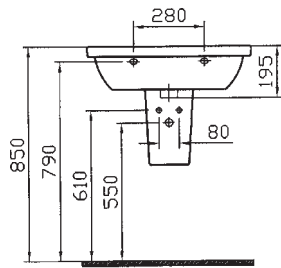

45, 55, 60 and 65 cm washbasins offer greater flexibility in interior design. A wall-hung WC pan with concealed cistern is available for optimal space use and improved hygiene.

Cloak-room Basin, 45 cm
5240-xxx-0001
Compatible with;
5239-XXX-0156 Trap Cover

Washbasin, 55 cm
5241-xxx-0001
Compatible with;
5249-XXX-0156 Trap Cover
5237-XXX-0156 Pedestal

Washbasin, 60 cm
5242-xxx-0001
Compatible with;
5249-XXX-0156 Trap Cover
5237-XXX-0156 Pedestal

Washbasin, 65 cm
5243-xxx-0001
Compatible with:
5249-XXX-0156 Trap Cover
5237-XXX-0156 Pedestal

Close-coupled WC pan
5226-xxx-0088 (universal outlet)
compatible with:
5227-XXX-0312 Cistern(side inlet)
5227-XXX-0107 Cistern(bottom inlet)

Bidet
5229-xxx-0290

Back-to-wall WC pan
5238-xxx-0075

Wall-hung WC pan
5247-xxx-0075