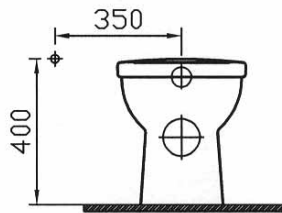

45, 55, 60 and 65 cm washbasins offer greater flexibility in interior design. A wall-hung WC pan with concealed cistern is available for optimal space use and improved hygiene.

Cloak-room Basin, 45 cm
5240-xxx-0001
Compatible with;
5239-XXX-0156 Trap Cover

Washbasin, 55 cm
5241-xxx-0001
Compatible with;
5249-XXX-0156 Trap Cover
5237-XXX-0156 Pedestal

Washbasin, 60 cm
5242-xxx-0001
Compatible with;
5249-XXX-0156 Trap Cover
5237-XXX-0156 Pedestal

Washbasin, 65 cm
5243-xxx-0001
Compatible with:
5249-XXX-0156 Trap Cover
5237-XXX-0156 Pedestal

Close-coupled WC pan
5226-xxx-0088 (universal outlet)
compatible with:
5227-XXX-0312 Cistern(side inlet)
5227-XXX-0107 Cistern(bottom inlet)

Bidet
5229-xxx-0290

Back-to-wall WC pan
5238-xxx-0075

Wall-hung WC pan
5247-xxx-0075