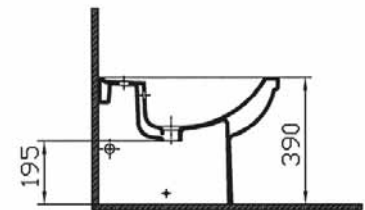

45, 55, 60 and 65 cm washbasins offer greater flexibility in interior design. A wall-hung WC pan with concealed cistern is available for optimal space use and improved hygiene.

Cloak-room Basin, 45 cm
5240-xxx-0001
Compatible with;
5239-XXX-0156 Trap Cover

Washbasin, 55 cm
5241-xxx-0001
Compatible with;
5249-XXX-0156 Trap Cover
5237-XXX-0156 Pedestal

Washbasin, 60 cm
5242-xxx-0001
Compatible with;
5249-XXX-0156 Trap Cover
5237-XXX-0156 Pedestal

Washbasin, 65 cm
5243-xxx-0001
Compatible with:
5249-XXX-0156 Trap Cover
5237-XXX-0156 Pedestal

Close-coupled WC pan
5226-xxx-0088 (universal outlet)
compatible with:
5227-XXX-0312 Cistern(side inlet)
5227-XXX-0107 Cistern(bottom inlet)

Bidet
5229-xxx-0290

Back-to-wall WC pan
5238-xxx-0075

Wall-hung WC pan
5247-xxx-0075