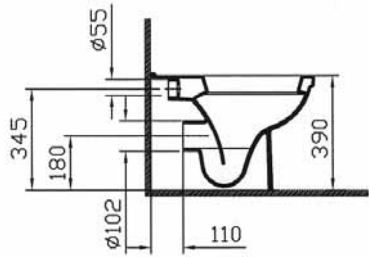

45, 55, 60 and 65 cm washbasins offer greater flexibility in interior design. A wall-hung WC pan with concealed cistern is available for optimal space use and improved hygiene.

Cloak-room Basin, 45 cm
5240-xxx-0001
Compatible with;
5239-XXX-0156 Trap Cover

Washbasin, 55 cm
5241-xxx-0001
Compatible with;
5249-XXX-0156 Trap Cover
5237-XXX-0156 Pedestal

Washbasin, 60 cm
5242-xxx-0001
Compatible with;
5249-XXX-0156 Trap Cover
5237-XXX-0156 Pedestal

Washbasin, 65 cm
5243-xxx-0001
Compatible with:
5249-XXX-0156 Trap Cover
5237-XXX-0156 Pedestal

Close-coupled WC pan
5226-xxx-0088 (universal outlet)
compatible with:
5227-XXX-0312 Cistern(side inlet)
5227-XXX-0107 Cistern(bottom inlet)

Bidet
5229-xxx-0290

Back-to-wall WC pan
5238-xxx-0075

Wall-hung WC pan
5247-xxx-0075