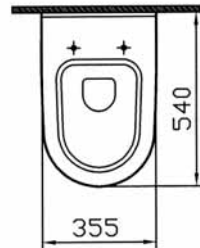

Wall-hung WC pan
5247-xxx-0075