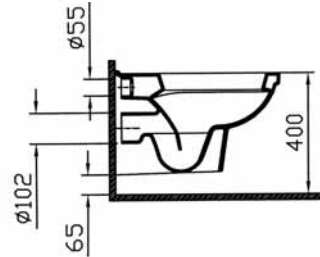

45, 55, 60 and 65 cm washbasins offer greater flexibility in interior design. A wall-hung WC pan with concealed cistern is available for optimal space use and improved hygiene.

Cloak-room Basin, 45 cm
5240-xxx-0001
Compatible with;
5239-XXX-0156 Trap Cover

Washbasin, 55 cm
5241-xxx-0001
Compatible with;
5249-XXX-0156 Trap Cover
5237-XXX-0156 Pedestal

Washbasin, 60 cm
5242-xxx-0001
Compatible with;
5249-XXX-0156 Trap Cover
5237-XXX-0156 Pedestal

Washbasin, 65 cm
5243-xxx-0001
Compatible with:
5249-XXX-0156 Trap Cover
5237-XXX-0156 Pedestal

Close-coupled WC pan
5226-xxx-0088 (universal outlet)
compatible with:
5227-XXX-0312 Cistern(side inlet)
5227-XXX-0107 Cistern(bottom inlet)

Bidet
5229-xxx-0290

Back-to-wall WC pan
5238-xxx-0075

Wall-hung WC pan
5247-xxx-0075