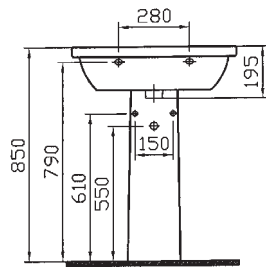

45, 55, 60 and 65 cm washbasins offer greater flexibility in interior design. A wall-hung WC pan with concealed cistern is available for optimal space use and improved hygiene.

Cloak-room Basin, 45 cm
5240-xxx-0001
Compatible with;
5239-XXX-0156 Trap Cover

Washbasin, 55 cm
5241-xxx-0001
Compatible with;
5249-XXX-0156 Trap Cover
5237-XXX-0156 Pedestal

Washbasin, 60 cm
5242-xxx-0001
Compatible with;
5249-XXX-0156 Trap Cover
5237-XXX-0156 Pedestal

Washbasin, 65 cm
5243-xxx-0001
Compatible with:
5249-XXX-0156 Trap Cover
5237-XXX-0156 Pedestal