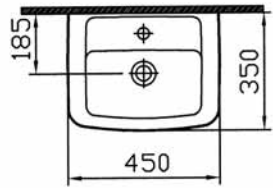

45, 55, 60 and 65 cm washbasins offer greater flexibility in interior design. A wall-hung WC pan with concealed cistern is available for optimal space use and improved hygiene.

Cloak-room Basin, 45 cm
5240-xxx-0001
Compatible with;
5239-XXX-0156 Trap Cover