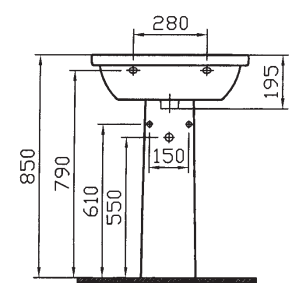

Washbasin, 60 cm
5242-xxx-0001
Compatible with;
5249-XXX-0156 Trap Cover
5237-XXX-0156 Pedestal