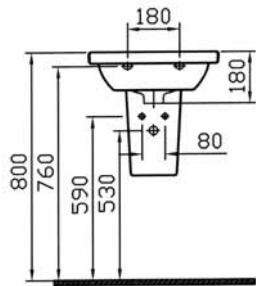

Form 300 washbasins come with trap covers or pedestals to meet different requirements. The specially designed toilet seat of the close-coupled WC pan adds style to your bathroom.

form
300

Here is another persona of Form 300. Its clean-cut modules fit right in with diametrically different bathroom spaces. Placed in a residential or professional setting, you'll be convinced Form 300 was designed explicitly for its environment.

45, 55, 60 and 65 cm washbasins offer greater flexibility in interior design. A wall-hung WC pan with concealed cistern is available for optimal space use and improved hygiene.

Cloak-room Basin, 45 cm
5240-xxx-0001
Compatible with;
5239-XXX-0156 Trap Cover

Washbasin, 55 cm
5241-xxx-0001
Compatible with;
5249-XXX-0156 Trap Cover
5237-XXX-0156 Pedestal

Washbasin, 60 cm
5242-xxx-0001
Compatible with;
5249-XXX-0156 Trap Cover
5237-XXX-0156 Pedestal

Washbasin, 65 cm
5243-xxx-0001
Compatible with:
5249-XXX-0156 Trap Cover
5237-XXX-0156 Pedestal