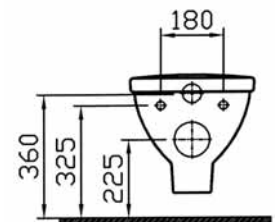

Close-coupled WC pan
5226-xxx-0088 (universal outlet)
compatible with:
5227-XXX-0312 Cistern(side inlet)
5227-XXX-0107 Cistern(bottom inlet)

Bidet
5229-xxx-0290

Back-to-wall WC pan
5238-xxx-0075

Wall-hung WC pan
5247-xxx-0075