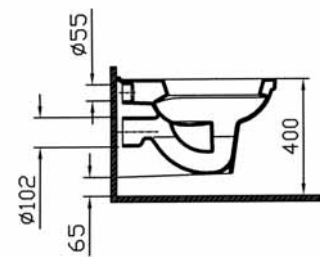

Close-coupled WC pan
5226-xxx-0088 (universal outlet)
compatible with:
5227-XXX-0312 Cistern(side inlet)
5227-XXX-0107 Cistern(bottom inlet)

Bidet
5229-xxx-0290

Back-to-wall WC pan
5238-xxx-0075

Wall-hung WC pan
5247-xxx-0075

Wall-hung WC pan
5248-xxx-0075
(wash-out)

Toilet seat
48-xxx-001
(duraplast)

VitrA Sanitaryware - Bathroom Furniture
Eczacıbaşı Yapı Gereçleri San. ve Tic. A.Ş.
P.O. Box 6 Kartal
34860, Istanbul / TURKEY
T: + 90-216 389 59 00
F: + 90-216 306 76 75