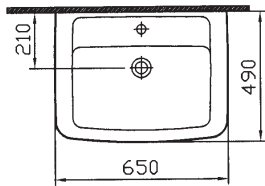

45, 55, 60 and 65 cm washbasins offer greater flexibility in interior design. A wall-hung WC pan with concealed cistern is available for optimal space use and improved hygiene.

Cloak-room Basin, 45 cm
5240-xxx-0001
Compatible with;
5239-XXX-0156 Trap Cover

Washbasin, 55 cm
5241-xxx-0001
Compatible with;
5249-XXX-0156 Trap Cover
5237-XXX-0156 Pedestal

Washbasin, 60 cm
5242-xxx-0001
Compatible with;
5249-XXX-0156 Trap Cover
5237-XXX-0156 Pedestal

Washbasin, 65 cm
5243-xxx-0001
Compatible with:
5249-XXX-0156 Trap Cover
5237-XXX-0156 Pedestal