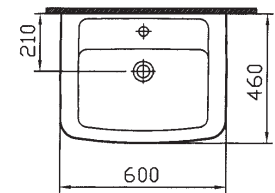

Washbasin, 60 cm
5242-xxx-0001
Compatible with;
5249-XXX-0156 Trap Cover
5237-XXX-0156 Pedestal