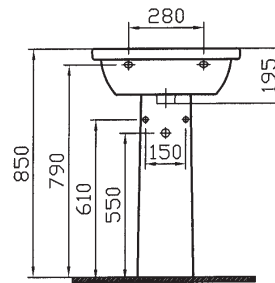

Form 300 washbasins come with trap covers or pedestals to meet different requirements. The specially designed toilet seat of the close-coupled WC pan adds style to your bathroom.

form
300

Here is another persona of Form 300. Its clean-cut modules fit right in with diametrically different bathroom spaces. Placed in a residential or professional setting, you'll be convinced Form 300 was designed explicitly for its environment.

45, 55, 60 and 65 cm washbasins offer greater flexibility in interior design. A wall-hung WC pan with concealed cistern is available for optimal space use and improved hygiene.

Cloak-room Basin, 45 cm
5240-xxx-0001
Compatible with;
5239-XXX-0156 Trap Cover