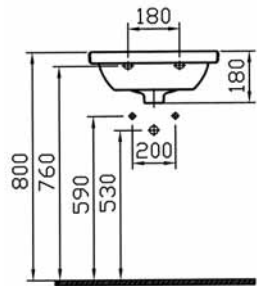

Form 300 washbasins come with trap covers or pedestals to meet different requirements. The specially designed toilet seat of the close-coupled WC pan adds style to your bathroom.

form
300

Here is another persona of Form 300. Its clean-cut modules fit right in with diametrically different bathroom spaces. Placed in a residential or professional setting, you'll be convinced Form 300 was designed explicitly for its environment.

45, 55, 60 and 65 cm washbasins offer greater flexibility in interior design. A wall-hung WC pan with concealed cistern is available for optimal space use and improved hygiene.

Cloak-room Basin, 45 cm
5240-xxx-0001
Compatible with;
5239-XXX-0156 Trap Cover