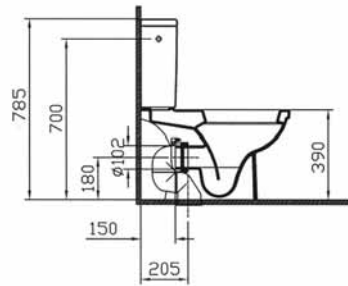

45, 55, 60 and 65 cm washbasins offer greater flexibility in interior design. A wall-hung WC pan with concealed cistern is available for optimal space use and improved hygiene.

Cloak-room Basin, 45 cm
5240-xxx-0001
Compatible with;
5239-XXX-0156 Trap Cover

Washbasin, 55 cm
5241-xxx-0001
Compatible with;
5249-XXX-0156 Trap Cover
5237-XXX-0156 Pedestal

Washbasin, 60 cm
5242-xxx-0001
Compatible with;
5249-XXX-0156 Trap Cover
5237-XXX-0156 Pedestal

Washbasin, 65 cm
5243-xxx-0001
Compatible with:
5249-XXX-0156 Trap Cover
5237-XXX-0156 Pedestal

Close-coupled WC pan
5226-xxx-0088 (universal outlet)
compatible with:
5227-XXX-0312 Cistern(side inlet)
5227-XXX-0107 Cistern(bottom inlet)

Bidet
5229-xxx-0290

Back-to-wall WC pan
5238-xxx-0075

Wall-hung WC pan
5247-xxx-0075