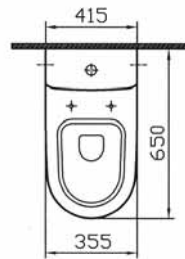

45, 55, 60 and 65 cm washbasins offer greater flexibility in interior design. A wall-hung WC pan with concealed cistern is available for optimal space use and improved hygiene.

Cloak-room Basin, 45 cm
5240-xxx-0001
Compatible with;
5239-XXX-0156 Trap Cover

Washbasin, 55 cm
5241-xxx-0001
Compatible with;
5249-XXX-0156 Trap Cover
5237-XXX-0156 Pedestal

Washbasin, 60 cm
5242-xxx-0001
Compatible with;
5249-XXX-0156 Trap Cover
5237-XXX-0156 Pedestal

Washbasin, 65 cm
5243-xxx-0001
Compatible with:
5249-XXX-0156 Trap Cover
5237-XXX-0156 Pedestal