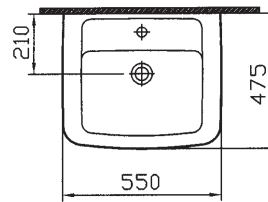

45, 55, 60 and 65 cm washbasins offer greater flexibility in interior design. A wall-hung WC pan with concealed cistern is available for optimal space use and improved hygiene.

Cloak-room Basin, 45 cm
5240-xxx-0001
Compatible with;
5239-XXX-0156 Trap Cover