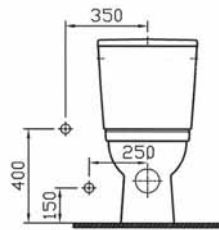

Form 300 washbasins come with trap covers or pedestals to meet different requirements. The specially designed toilet seat of the close-coupled WC pan adds style to your bathroom.

form
300

Here is another persona of Form 300. Its clean-cut modules fit right in with diametrically different bathroom spaces. Placed in a residential or professional setting, you'll be convinced Form 300 was designed explicitly for its environment.

45, 55, 60 and 65 cm washbasins offer greater flexibility in interior design. A wall-hung WC pan with concealed cistern is available for optimal space use and improved hygiene.

Cloak-room Basin, 45 cm
5240-xxx-0001
Compatible with;
5239-XXX-0156 Trap Cover

Washbasin, 55 cm
5241-xxx-0001
Compatible with;
5249-XXX-0156 Trap Cover
5237-XXX-0156 Pedestal

Washbasin, 60 cm
5242-xxx-0001
Compatible with;
5249-XXX-0156 Trap Cover
5237-XXX-0156 Pedestal

Washbasin, 65 cm
5243-xxx-0001
Compatible with:
5249-XXX-0156 Trap Cover
5237-XXX-0156 Pedestal

Close-coupled WC pan
5226-xxx-0088 (universal outlet)
compatible with:
5227-XXX-0312 Cistern(side inlet)
5227-XXX-0107 Cistern(bottom inlet)

Bidet
5229-xxx-0290

Back-to-wall WC pan
5238-xxx-0075

Wall-hung WC pan
5247-xxx-0075