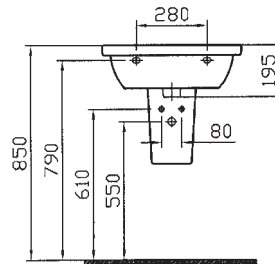

Form 300 washbasins come with trap covers or pedestals to meet different requirements. The specially designed toilet seat of the close-coupled WC pan adds style to your bathroom.

form
300

Here is another persona of Form 300. Its clean-cut modules fit right in with diametrically different bathroom spaces. Placed in a residential or professional setting, you'll be convinced Form 300 was designed explicitly for its environment.

45, 55, 60 and 65 cm washbasins offer greater flexibility in interior design. A wall-hung WC pan with concealed cistern is available for optimal space use and improved hygiene.

Cloak-room Basin, 45 cm
5240-xxx-0001
Compatible with;
5239-XXX-0156 Trap Cover