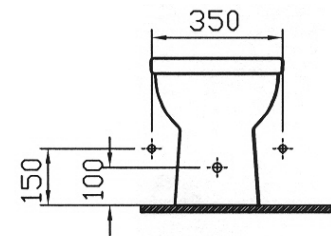

Washbasin, 55 cm
5241-xxx-0001
Compatible with;
5249-XXX-0156 Trap Cover
5237-XXX-0156 Pedestal

Washbasin, 60 cm
5242-xxx-0001
Compatible with;
5249-XXX-0156 Trap Cover
5237-XXX-0156 Pedestal

Washbasin, 65 cm
5243-xxx-0001
Compatible with:
5249-XXX-0156 Trap Cover
5237-XXX-0156 Pedestal

Close-coupled WC pan
5226-xxx-0088 (universal outlet)
compatible with:
5227-XXX-0312 Cistern(side inlet)
5227-XXX-0107 Cistern(bottom inlet)

Bidet
5229-xxx-0290

Back-to-wall WC pan
5238-xxx-0075

Wall-hung WC pan
5247-xxx-0075