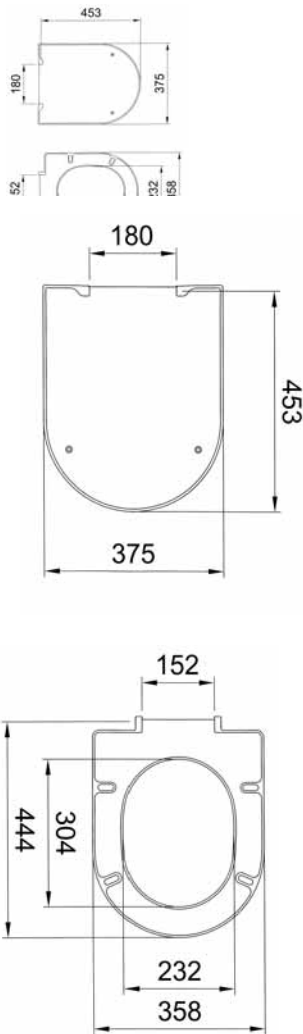

45, 55, 60 and 65 cm washbasins offer greater flexibility in interior design. A wall-hung WC pan with concealed cistern is available for optimal space use and improved hygiene.

Cloak-room Basin, 45 cm
5240-xxx-0001
Compatible with;
5239-XXX-0156 Trap Cover

Washbasin, 55 cm
5241-xxx-0001
Compatible with;
5249-XXX-0156 Trap Cover
5237-XXX-0156 Pedestal

Washbasin, 60 cm
5242-xxx-0001
Compatible with;
5249-XXX-0156 Trap Cover
5237-XXX-0156 Pedestal

Washbasin, 65 cm
5243-xxx-0001
Compatible with:
5249-XXX-0156 Trap Cover
5237-XXX-0156 Pedestal

Close-coupled WC pan
5226-xxx-0088 (universal outlet)
compatible with:
5227-XXX-0312 Cistern(side inlet)
5227-XXX-0107 Cistern(bottom inlet)

Bidet
5229-xxx-0290

Back-to-wall WC pan
5238-xxx-0075

Wall-hung WC pan
5247-xxx-0075

Wall-hung WC pan
5248-xxx-0075
(wash-out)

Toilet seat
48-xxx-001
(duraplast)

VitrA Sanitaryware - Bathroom Furniture
Eczacıbaşı Yapı Gereçleri San. ve Tic. A.Ş.
P.O. Box 6 Kartal
34860, Istanbul / TURKEY
T: + 90-216 389 59 00
F: + 90-216 306 76 75