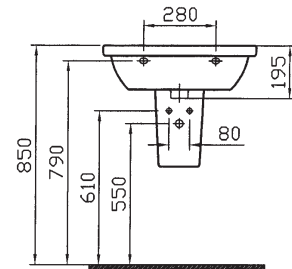

Washbasin, 60 cm
5242-xxx-0001
Compatible with;
5249-XXX-0156 Trap Cover
5237-XXX-0156 Pedestal